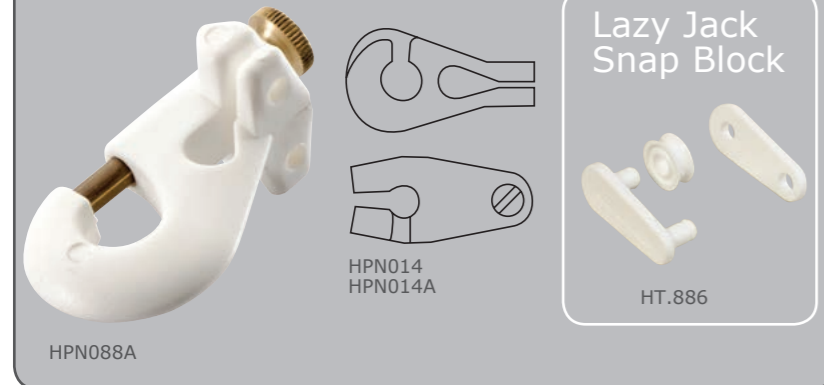

SAIL SHACKLES

SAIL SHACKLES

Part No.	Description	Length (mm)
HPN063-WHITE	screw on shackle, small - white	31
HPN064-WHITE	snap on shackle, large - white	47
HPN065-WHITE	snap on shackle, large - white	47
HPN081A-WHITE	snap on shackle, small - white	33
HPN081B-WHITE	snap on shackle, medium - white	35
HPN106-WHITE	screw on shackle, large - white	47
HPN107-WHITE	screw on shackle, long - white	40
HPN108-WHITE	screw on shackle, large - white	46

SAIL HANKS

Part No.	Description	Max Luff Wire (mm)
HPN088A	piston hank	6
HPN014	sail hank nylon	3.5
HPN014A	sail hank nylon w scr	5
HT.886	Sail snap block - max line 4mm	-

HEAD BOARDS

HEAD BOARD RANGE

Part No.	Description
HPN247-WHITE	75mm x 100mm headboard
HPN248-WHITE	100mm x 115mm headboard