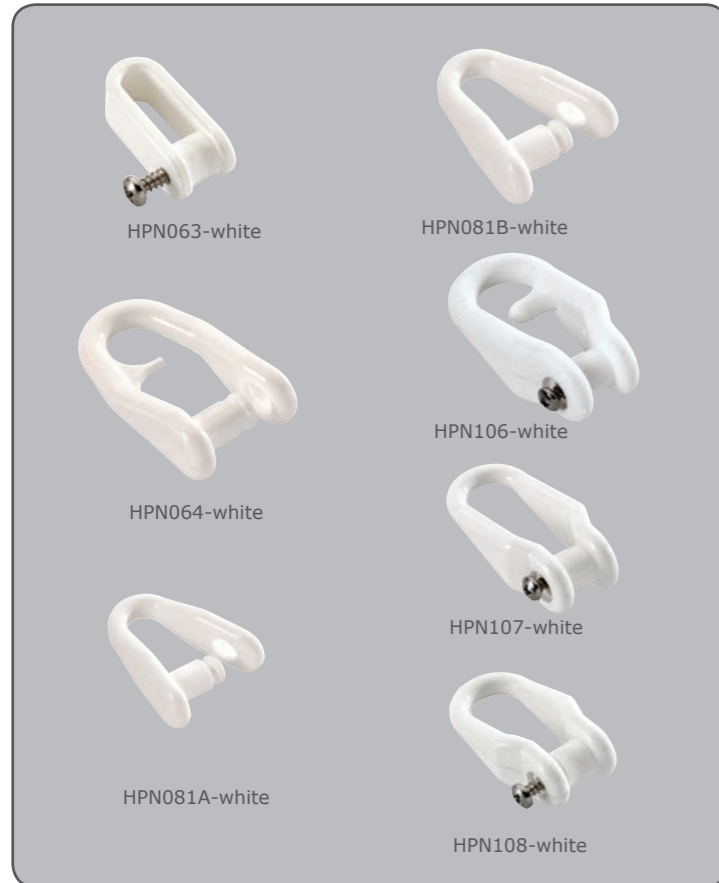

SAIL SHACKLES

SAIL SHACKLES

Part No.	Description	Length (mm)
HPN063-WHITE	screw on shackle, small - white	31
HPN064-WHITE	snap on shackle, large - white	47
HPN065-WHITE	snap on shackle, large - white	47
HPN081A-WHITE	snap on shackle, small - white	33
HPN081B-WHITE	snap on shackle, medium - white	35
HPN106-WHITE	screw on shackle, large - white	47
HPN107-WHITE	screw on shackle, long - white	40
HPN108-WHITE	screw on shackle, large - white	46

SAIL HANKS

Part No.	Description	Max Luff Wire (mm)
HPN088A	piston hank	6
HPN014	sail hank nylon	3.5
HPN014A	sail hank nylon w scr	5
HT.886	Sail snap block - max line 4mm	-

HEAD BOARDS

HEAD BOARD RANGE

Part No.	Description
HPN247-WHITE	75mm x 100mm headboard
HPN248-WHITE	100mm x 115mm headboard